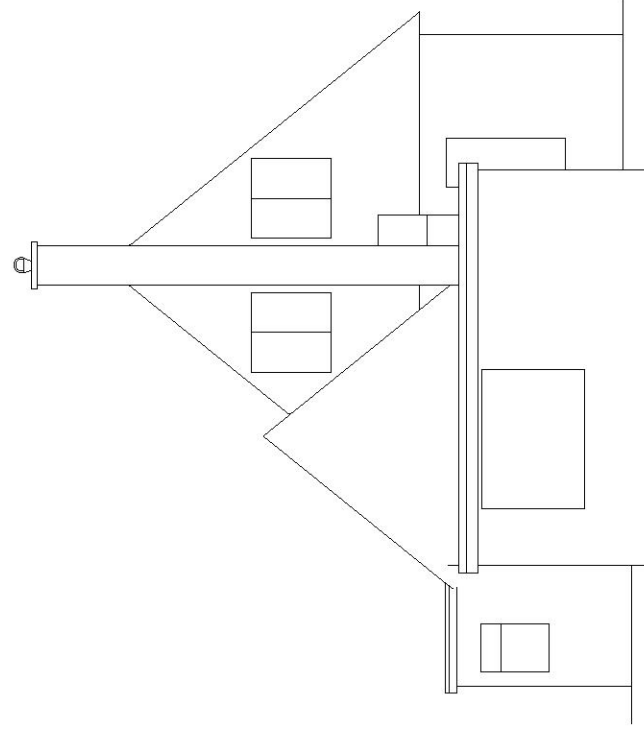

East Elevation

North Elevation

West Elevation

South Elevation

Existing Elevations

Proposed Dwellings at
Lorien, G Clatford

Scale 1 to 100 @A3

Date July 11

Drg.No. L03-ex

Drawn By DL/JL